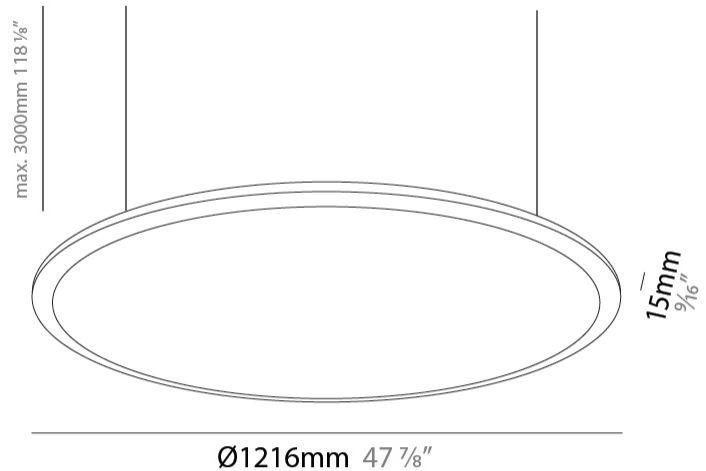

HARMONY ROUND SUSPENSION

A51063-

base number   Color   Finish   Diffuser
Temperature   Options   Options

1. To build a product code in our configurator select the specify button on the base model # product page
2. To build a manual product code on this datasheet choose from the options listed below in blue font and add the suffix to the base model #

GENERAL

Series: Harmony Round
Partner: Ivela
Division: Architectural
Installation: Suspension
Product Type: Panels
Mounting Location: Ceiling
Light Distribution: Direct

PHYSICAL

Shape: Round
Diameter (mm): 1216
Diameter (in): 47 7/8
Height (mm): 19
Height (in): 3/4
Max. Overall Height (mm): 2500
Max. Overall Height (in): 98 7/16
Diffuser: [PMMA - Opal / Prismatic](#)
Fixture Finish: [WHI / BLK / GLD](#)
Fixture Material: Aluminum

ELECTRICAL

Lamp Type: LED
Input Wattage (W): 78
Dimming: Tri-Mode (Non-Dimming and Phase Dimming (120Vac only) and 0-10V Dimming)
Driver Included: No
Driver Location: Remote
Driver Type: Constant Voltage - Universal
Driver Class: Class 2
Housing: ENCP 5 (ERP) ENCP 8 (SC Power)
Input Voltage (V): 120 - 277
Output Voltage (V): 24

LED

Color Temperature (°K): [2700 / 3000 / 3500 / 4000](#)
Max. Delivered Lumen (lm): [5472 / 5700 / 5869 / 6042](#)
Nominal Lumen (lm): [9120 / 9500 / 9783 / 10070](#)
CRI: >93 CRI
Lamp Life (hrs): 50000

OPTICAL

RATINGS AND CERTIFICATIONS

Certified By: Certified for North American Standards
IP rating: IP20