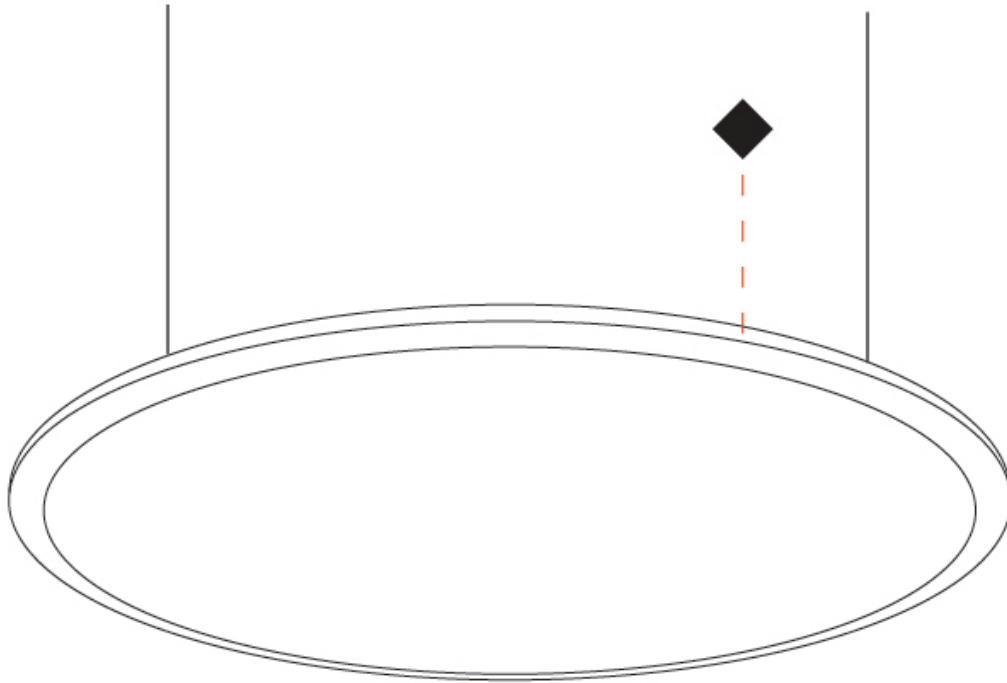

HARMONY ROUND SUSPENSION

A51063-

PROJECT	_____
TYPE	_____
SPECIFIER	_____
QUANTITY	_____
DATE	_____